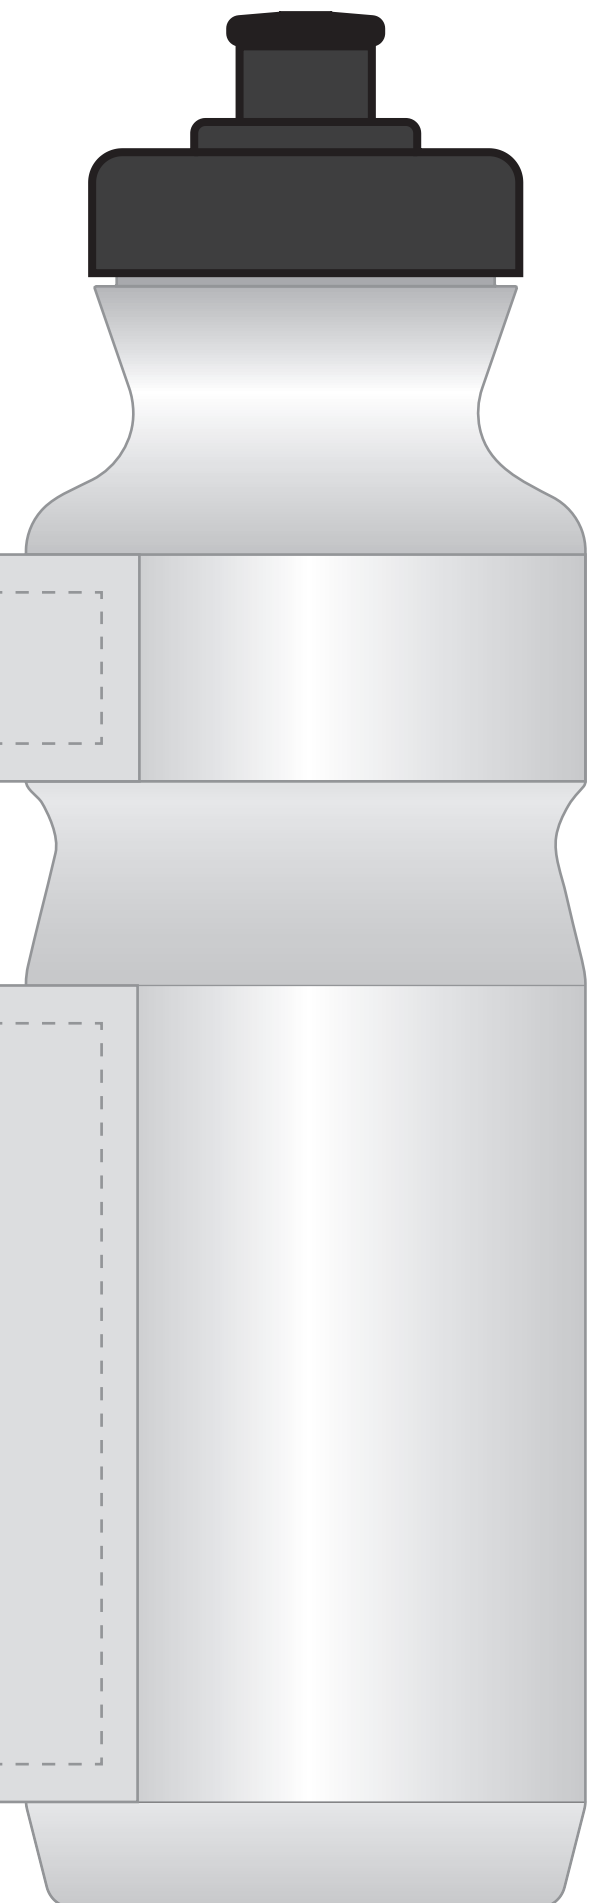

800 ml BOTTLE – CLASSIC (NEW)

Name:	Cap Colour: Black	MB
Order No.:	Bottle Colour: Transparent	
Pieces:	Imprint Colour: Black	

Printable area on: Side 1: 105 mm x 20 mm

Side 2: 105 mm x 20 mm

Printable areas on the top of the Bottle

Printable area on: Side 1: 105 mm x 98 mm

Side 2: 105 mm x 98 mm

Printable areas on the bottom of the Bottle