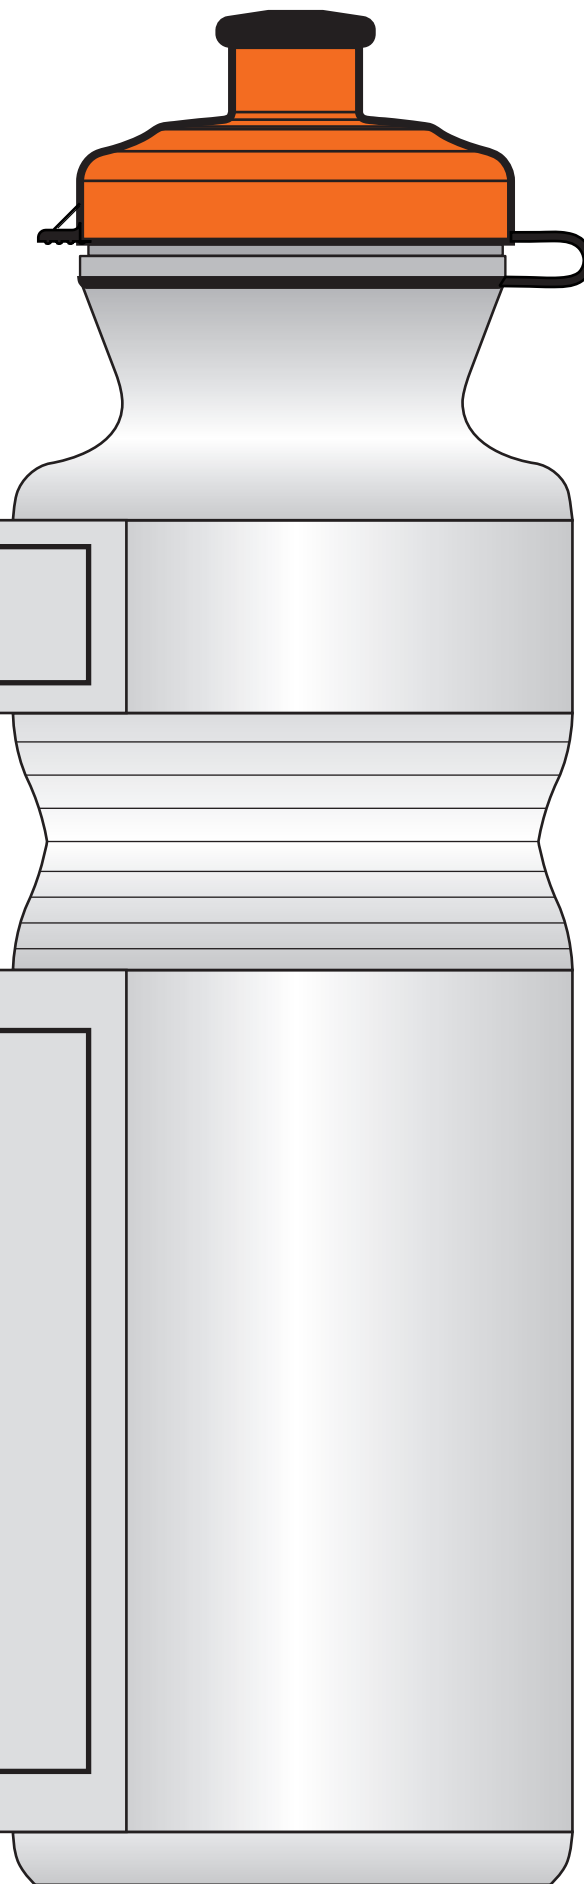

800 ml BOTTLE – SNAP

Name:	Cap Colour: Black
Order No.:	Bottle Colour: Transparent
Pieces:	Imprint Colour: Black

Printable area on: Side 1: 105 mm x 18 mm

Side 2: 105 mm x 18 mm

Printable areas on the top of the Bottle

Printable area on: Side 1: 105 mm x 98 mm

Side 2: 105 mm x 98 mm

Printable areas on the bottom of the Bottle