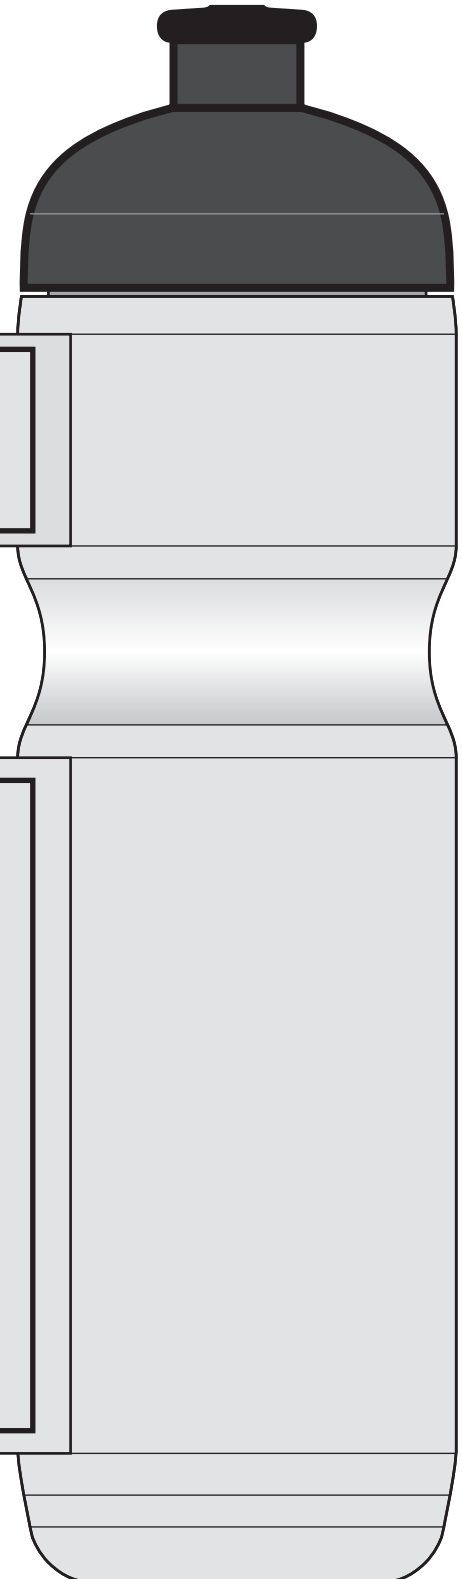

400 ml BOTTLE – Standard

Name:	Cap Colour: Black	Pieces:
Order No.:	Bottle Colour: Transparent	Film Cost:
Shipment:	Imprint Colour: Black	Bottle Price:

Printable area on: Side 1: 81 mm x 24 mm

Side 2: 81 mm x 24 mm

Printable areas on the top of the Bottle

Printable area on: Side 1: 81 mm x 86 mm

Side 2: 81 mm x 86 mm

Printable areas on the bottom of the Bottle